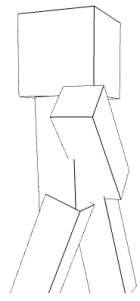

sawnoob (ro...
Zombie