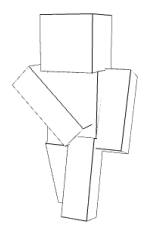

sawnoob (ro...
Zombie

Vertical toolbar with icons: a blue square with four arrows pointing outwards, a black square with two arrows pointing away from each other, a circular refresh icon, a green cube with a plus sign, and a red cube with an 'x'.