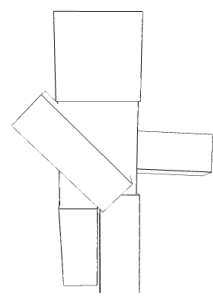

sawnoob (ro...
Zombie

Vertical toolbar with icons: a blue square with four arrows pointing outwards, a black square with two arrows pointing away from each other, a circular refresh icon, a green cube with a plus sign, and a red cube with an 'x'.