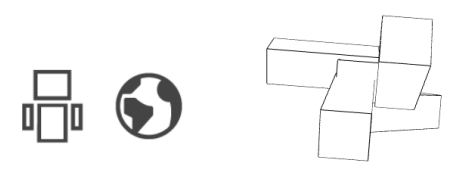

sawnoob (ro...
Zombie

Vertical toolbar with icons: a blue square with four arrows pointing outwards, a black square with two arrows pointing away from each other, a circular refresh icon, a green cube with a plus sign, and a red cube with an 'x'.