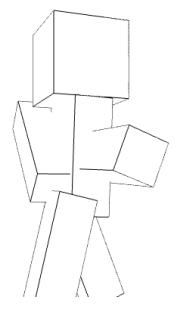

sawnoob (ro...
Zombie

Vertical toolbar with icons: a blue square with four arrows pointing outwards, a black square with two arrows pointing away from each other, a circular refresh icon, a green cube with a plus sign, and a red cube with an 'x'.